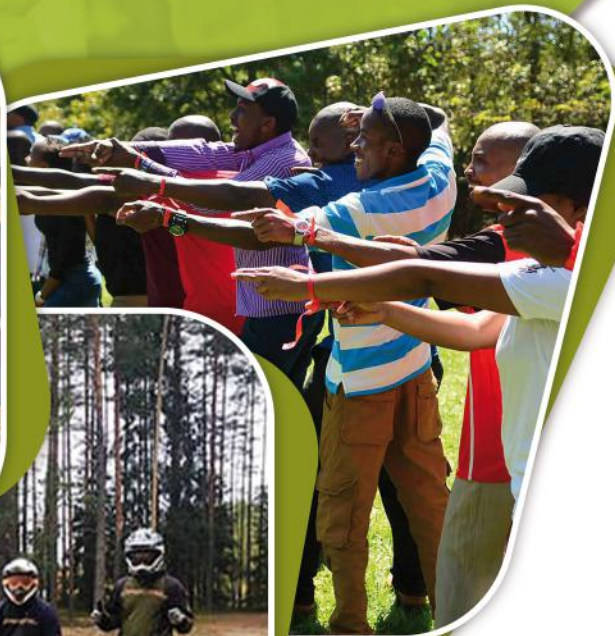

Request

FOR A QUOTE

PARK HOTEL
MOKOPANE

BYNAGE
TEAM BUILDING

+27154913101 | +27 71 881 6378
 bynage-consulting
 BynageTeambuilding
 reservations@thepark.co.za
admin@bynage.co.za
 bynageteambuilding.co.za